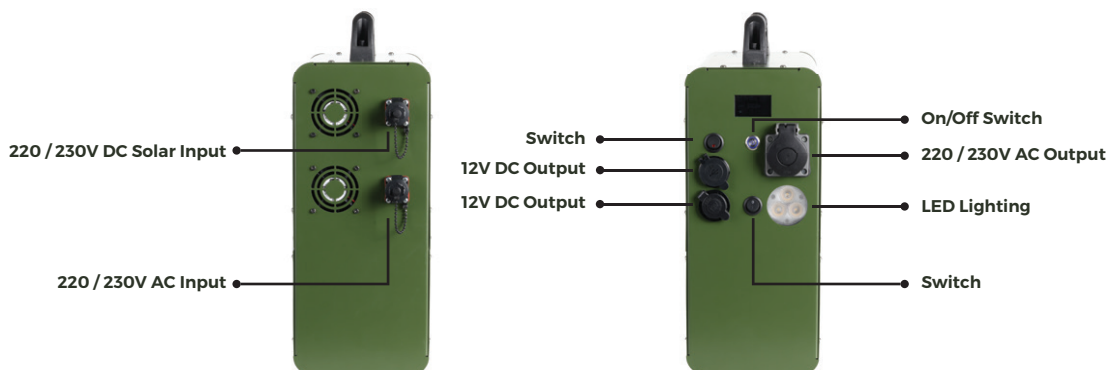

Temperature Resistant

Temperature sensor and heat resistant casing